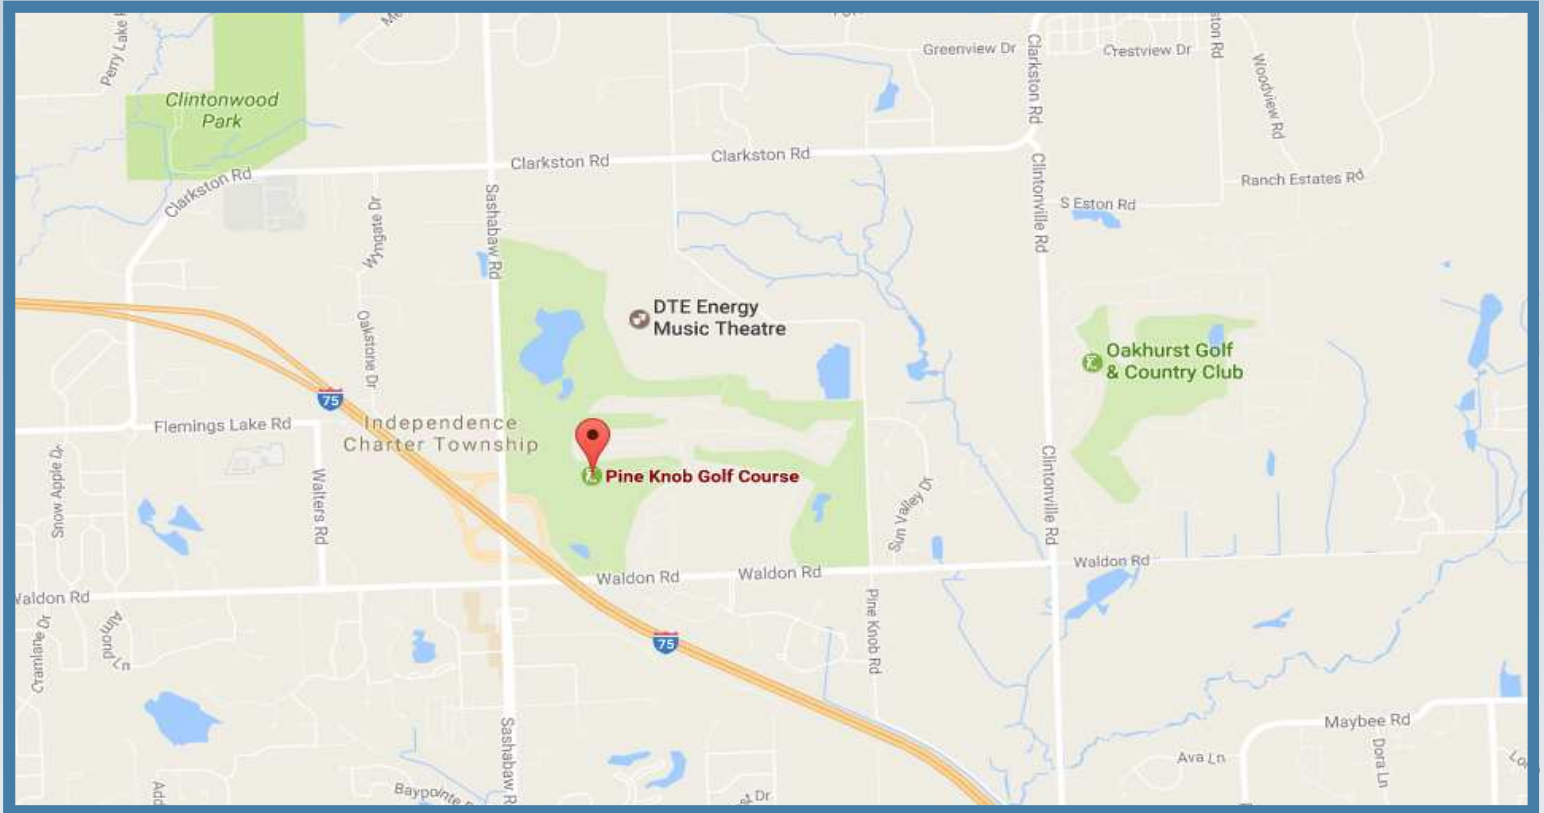

Directions:

Pine Knob Mansion

**5580 Waldon Road
Clarkston, Michigan 48348
(248)625.0700
fax (248) 625.0530**

From the South:

- I-75 North to Exit 89B
- Right turn onto Sashabaw Rd. to Waldon Rd.
- Left turn onto Waldon Rd.
- Follow the signs to the Pine Knob Golf Course.

From the North:

- I-75 South to Exit 89
- Right turn onto Sashabaw Rd. to Waldon Rd.
- Left turn onto Waldon Rd.
- Follow the signs to the Pine Knob Golf Course.